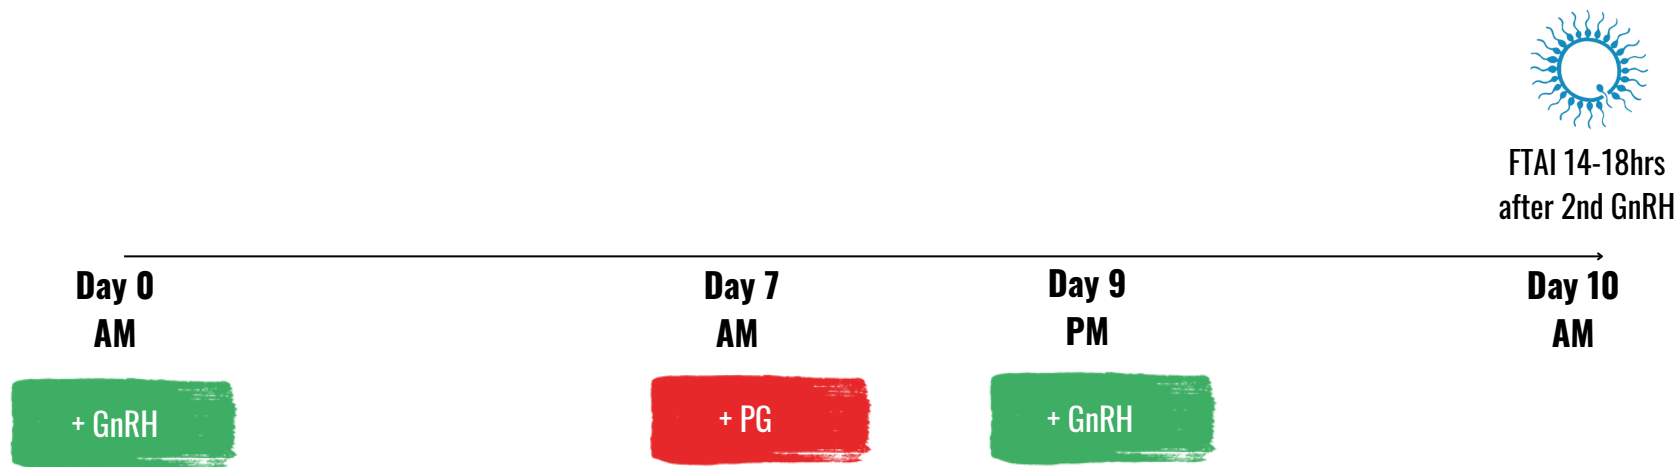

Ovsynch - Dairy Cow

Protocol #12

Contact your Vet / CattlePlan Stockist for more information