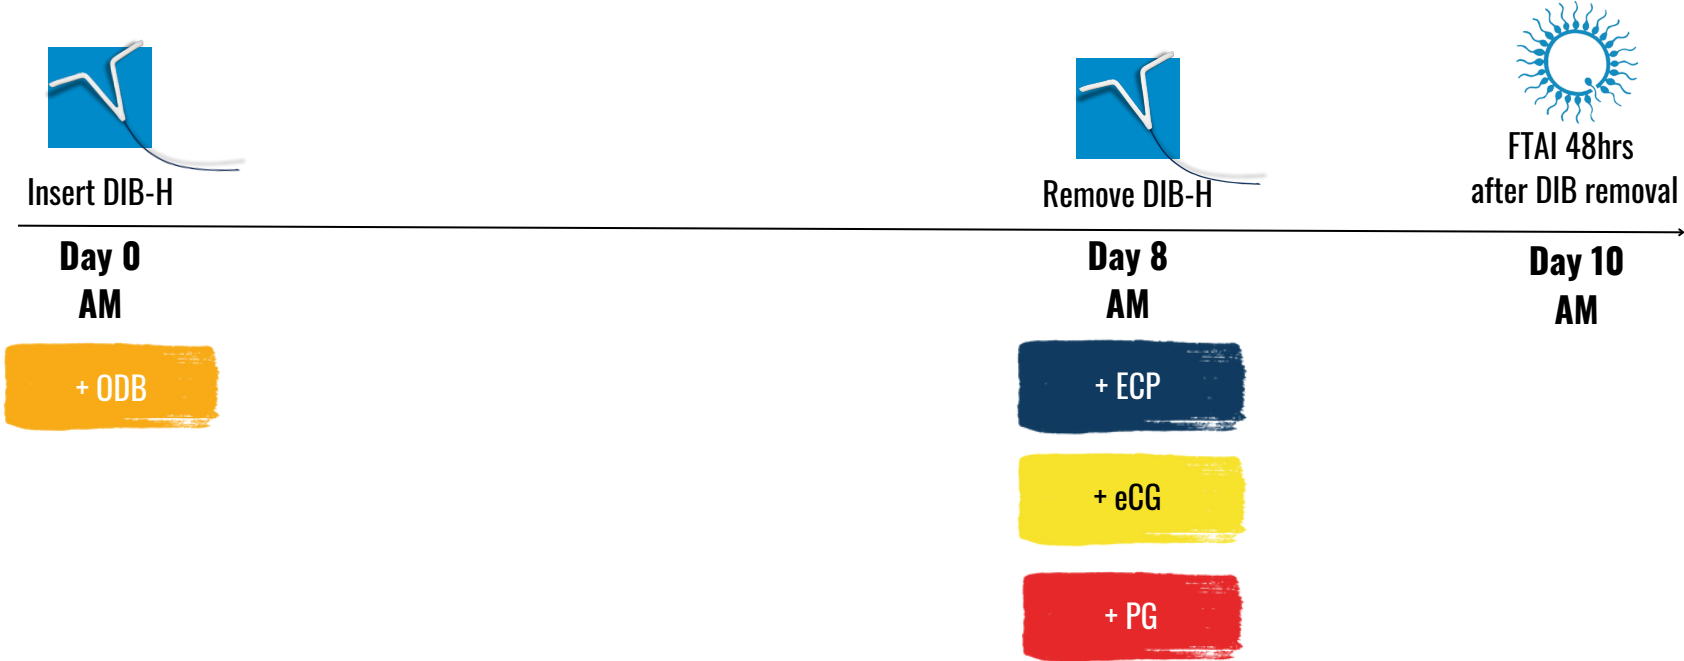

Heifer 3 Yarding Protocol

Contact your Vet / CattlePlan Stockist for more information