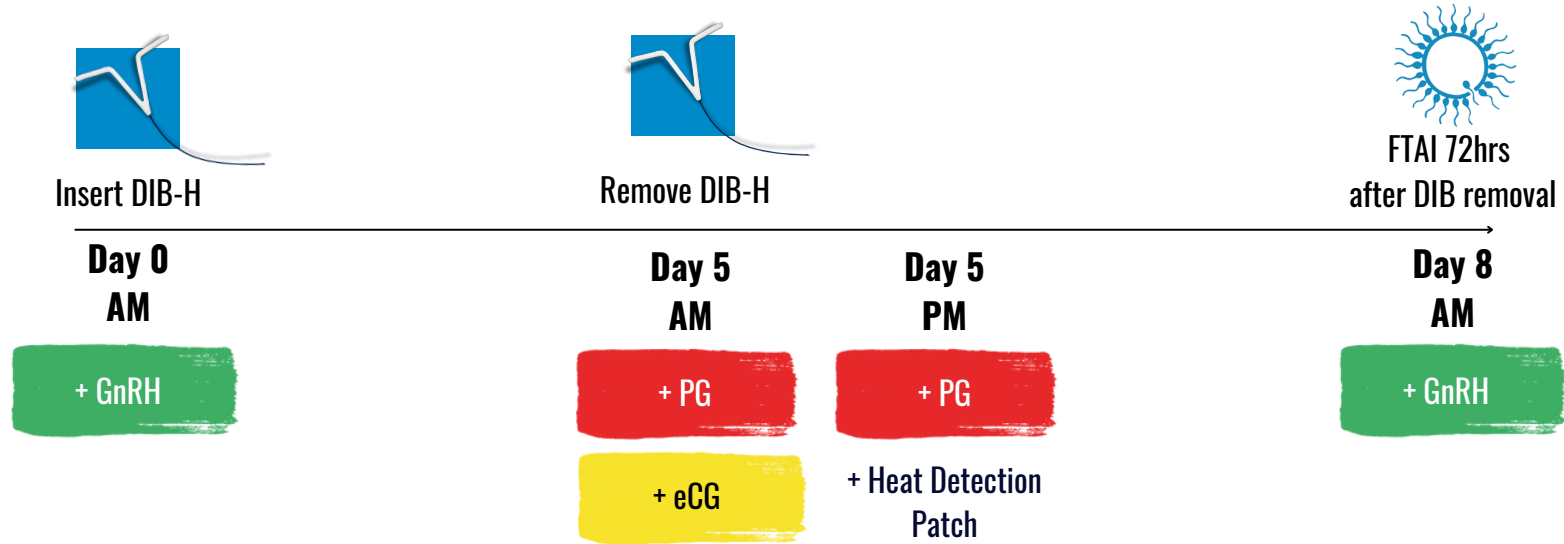

Beef Cow E.U. Protocol

Contact your Vet / CattlePlan Stockist for more information