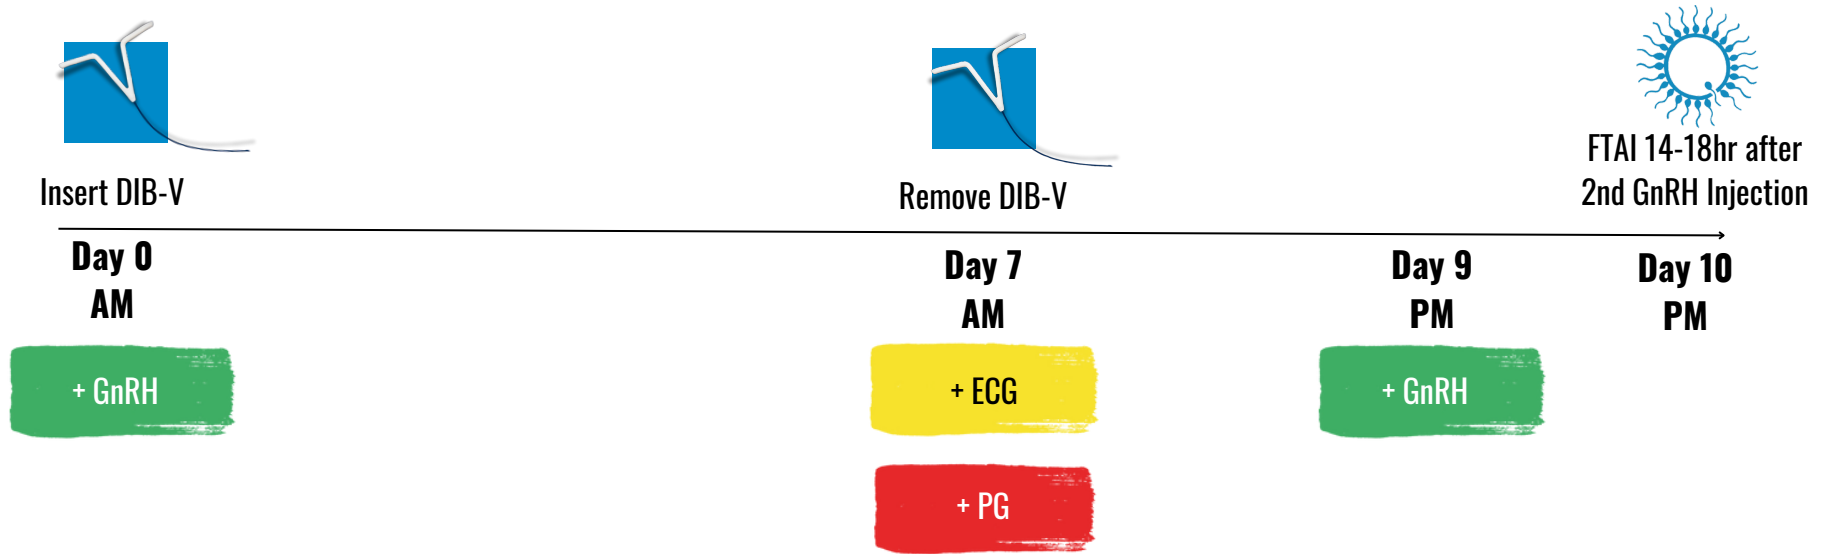

+ eCG

+ PG

FTAI 52-56hrs
after DIB removal

**Day 9
AM**

+ ODB

**Day 10
PM**

Contact your Vet / CattlePlan Stockist for more information

Dairy Cow Protocol