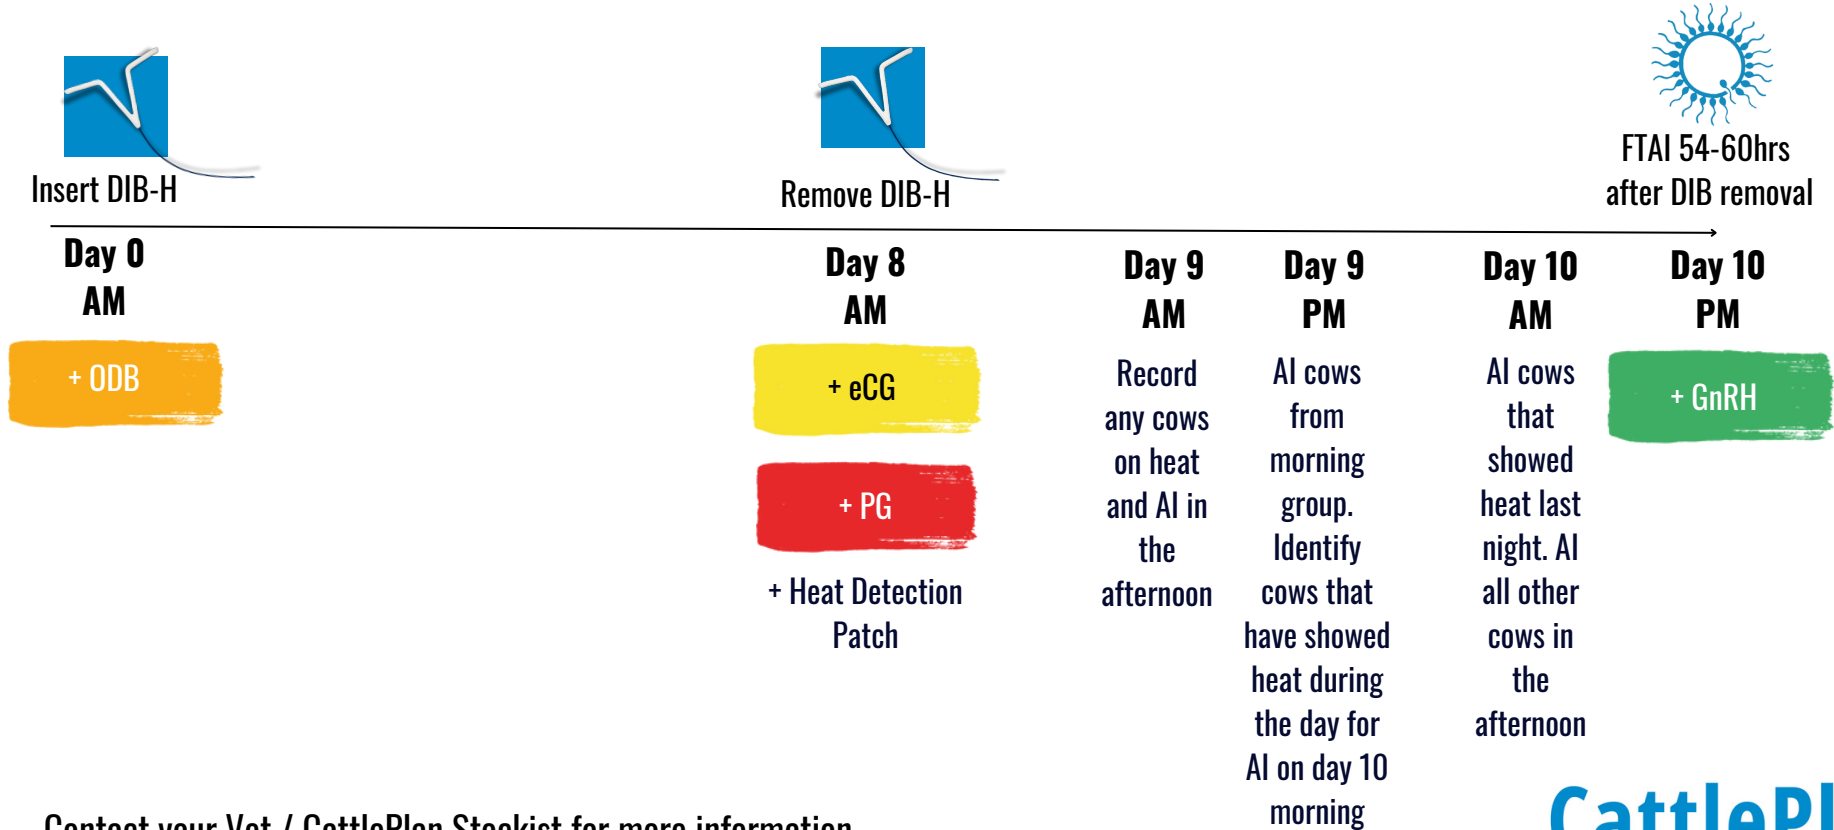

Beef Cow ODB Protocol + HD

Contact your Vet / CattlePlan Stockist for more information